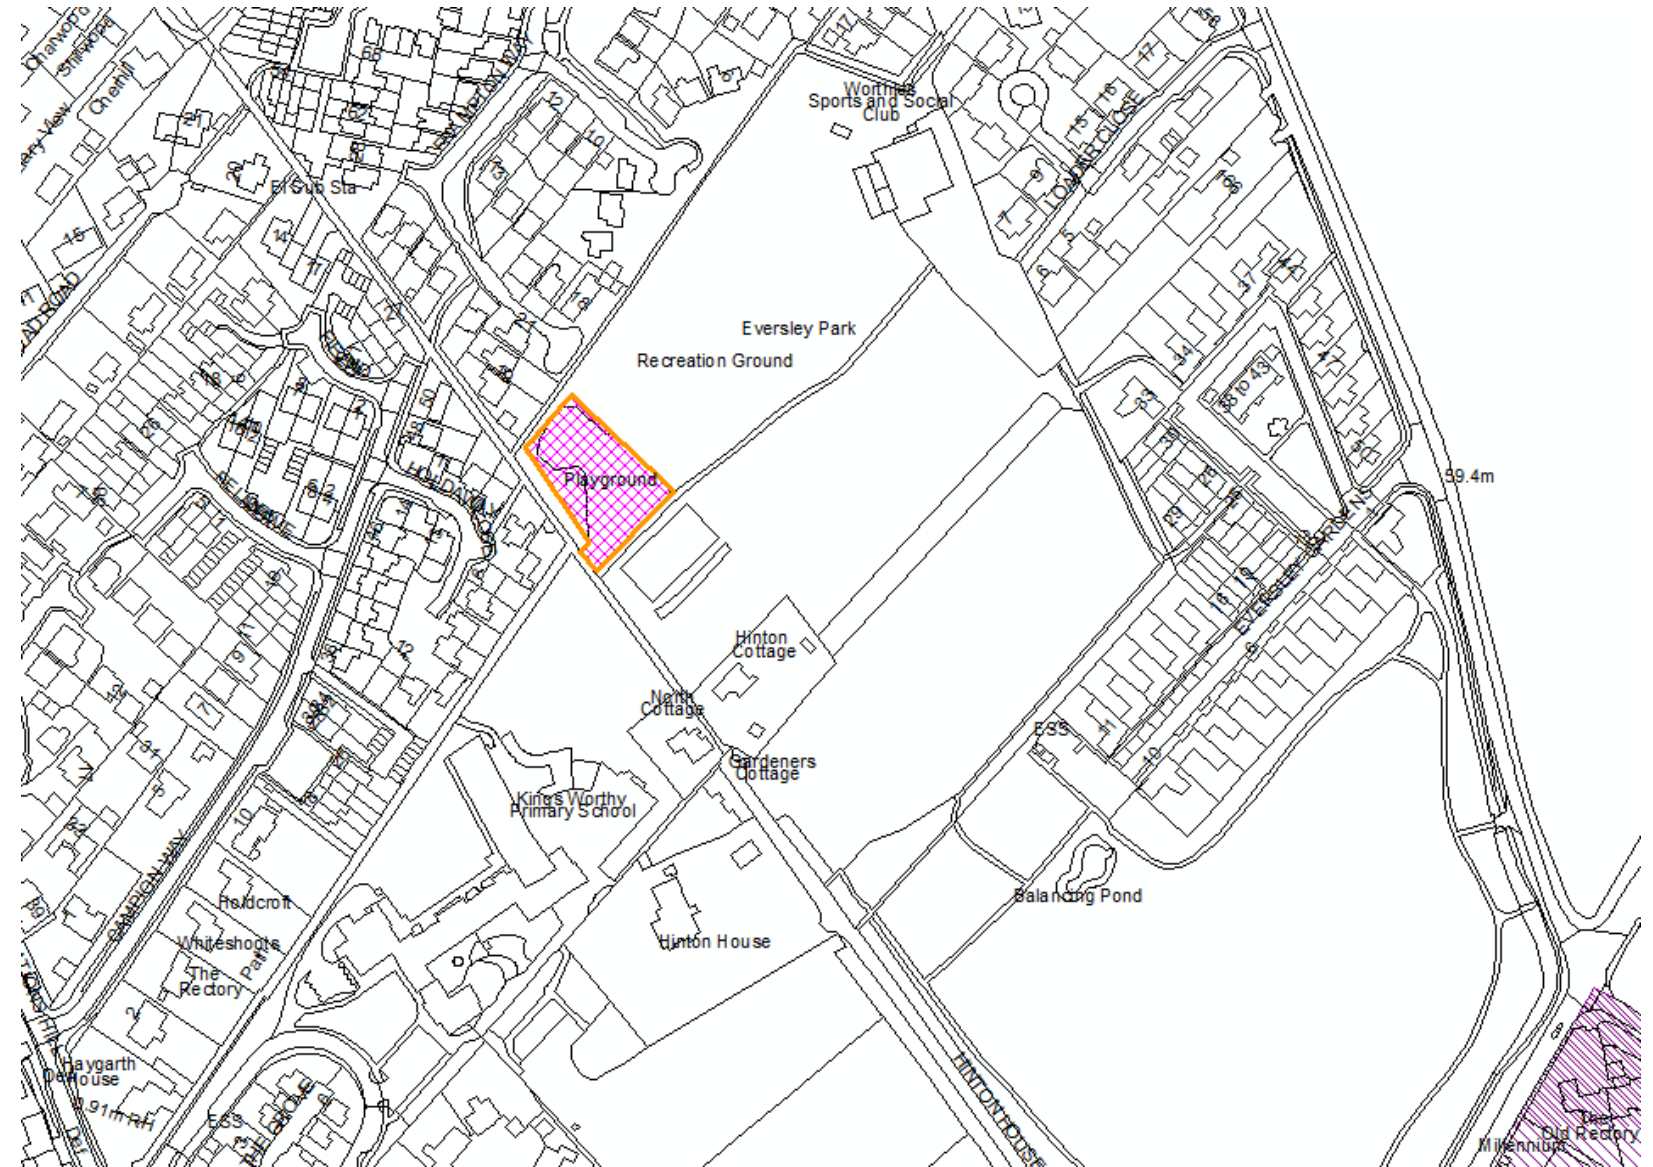

23/00485/FUL

Eversley Park, Kings Worthy – Proposed play tower

Location plan

Proposed layout

Proposed tower

Proposed tower

Proposer tower dimensions

View towards houses on Holdaway Close

View from park towards Frampton Way