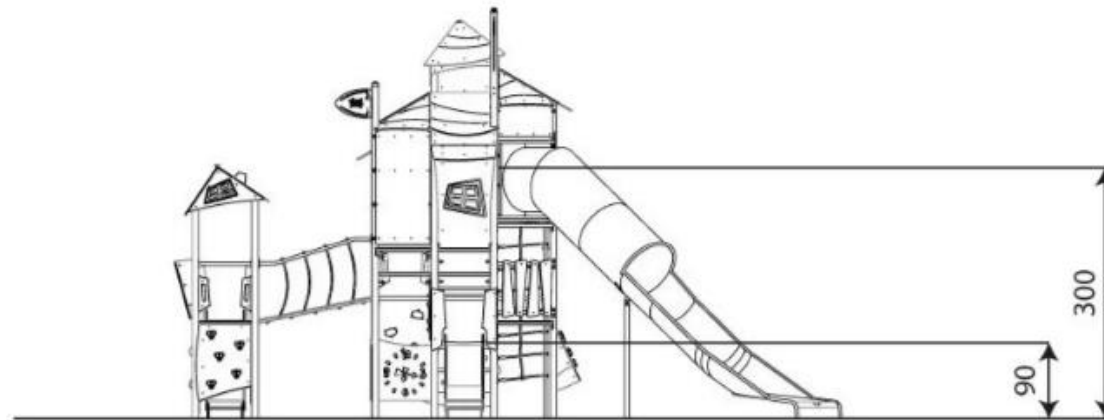

23/00485/FUL

Eversley Park, Kings Worthy – Proposed play tower

Location plan

Proposed layout

Proposed tower

Proposed tower

Proposer tower dimensions

View towards houses on Holdaway Close