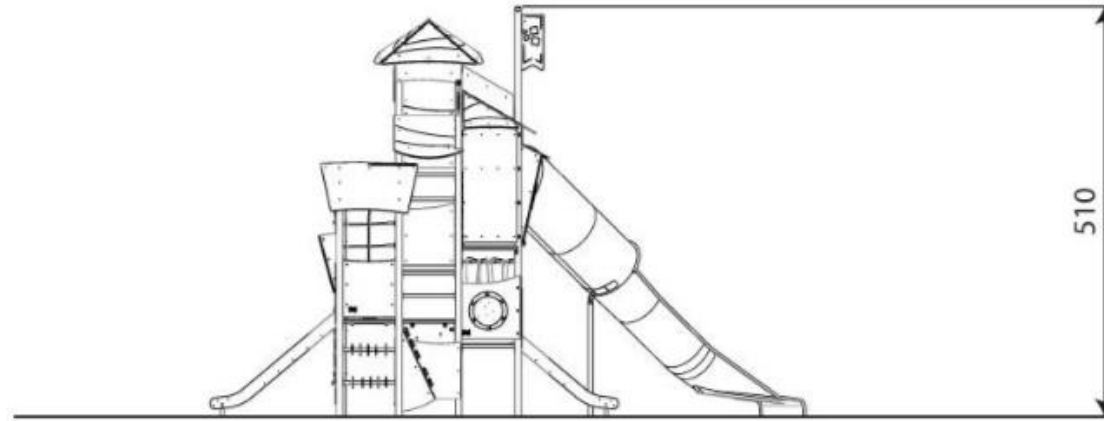

23/00485/FUL

Eversley Park, Kings Worthy – Proposed play tower

Location plan

Proposed layout

Proposed tower

Proposed tower

Proposer tower dimensions

View towards houses on Holdaway Close

View from park towards Frampton Way